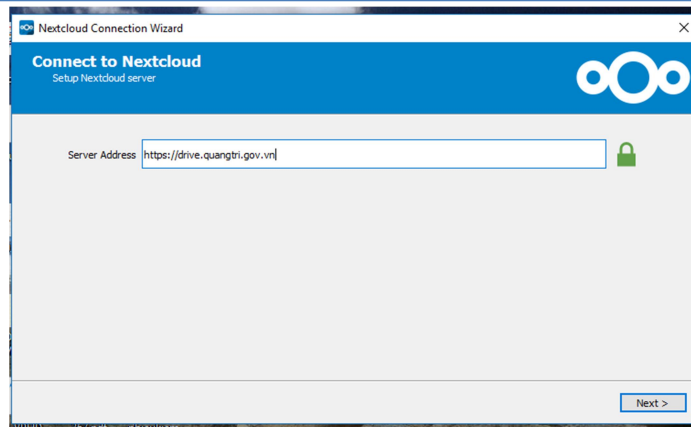

+ Nhập tài khoản và mật khẩu hòm thư công vụ tỉnh vào ô Username và Password: -> nhấn Next