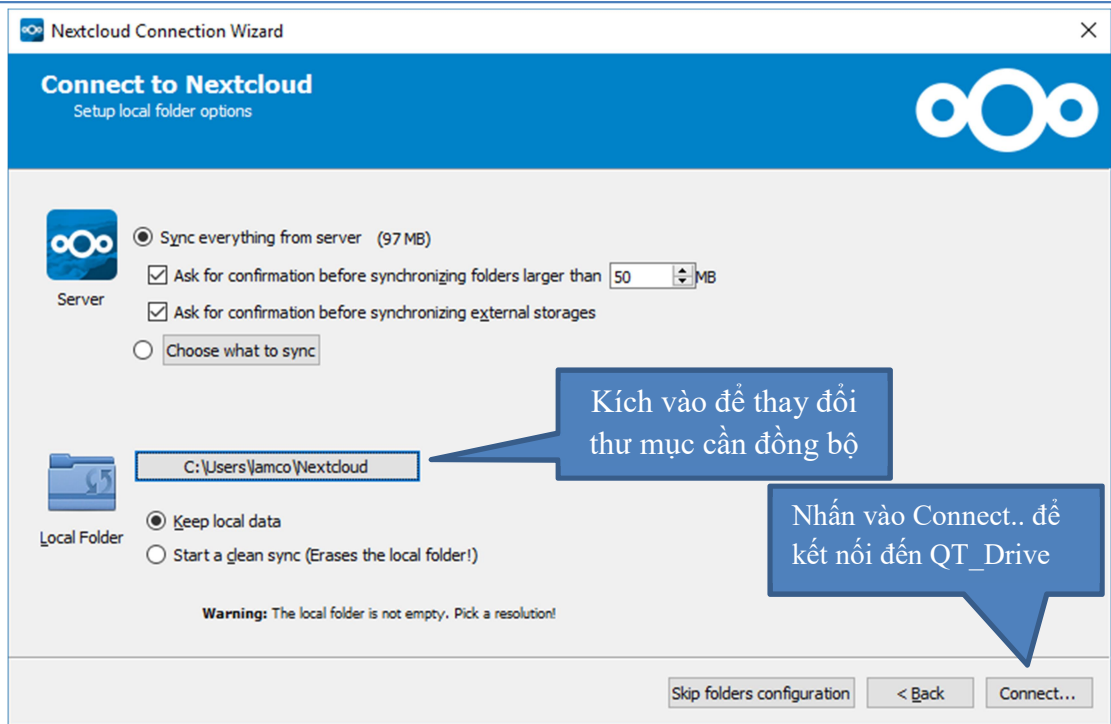

NSD có thể thay đổi đường dẫn thư mục cần đồng bộ lên QT_Drive bằng cách nhấn vào C:\user\...\Nextcloud -> sau đó chọn thư mục cần đồng bộ (hình trên)