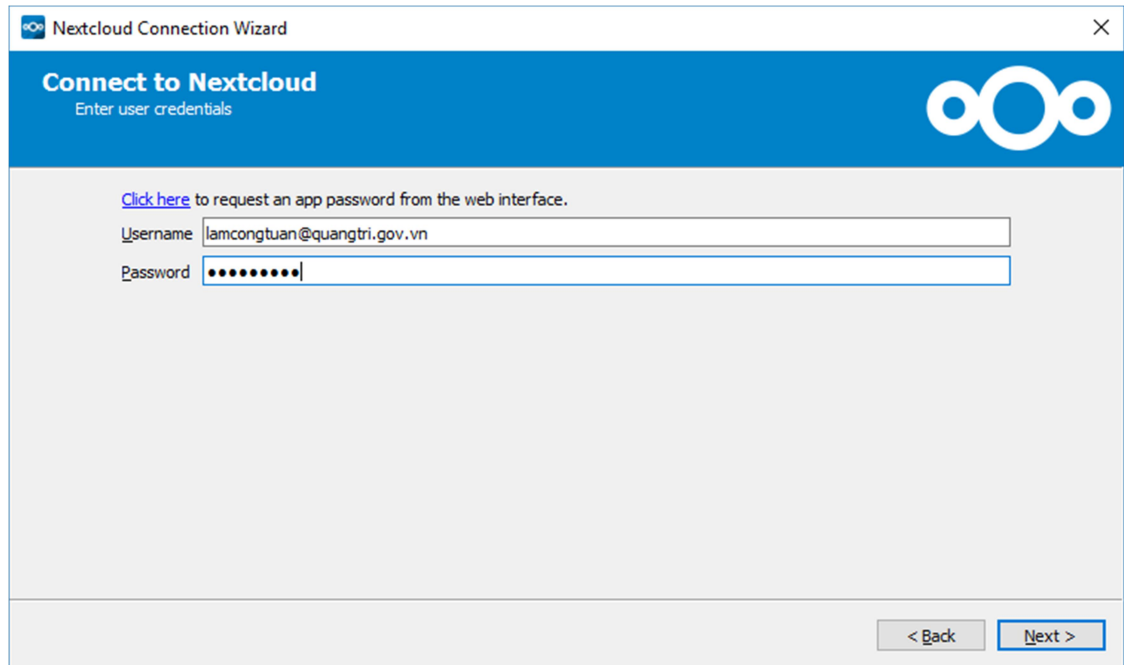

Lưu ý: NSD nhập đầy đủ tên và mật khẩu hòm thư công vụ của tỉnh